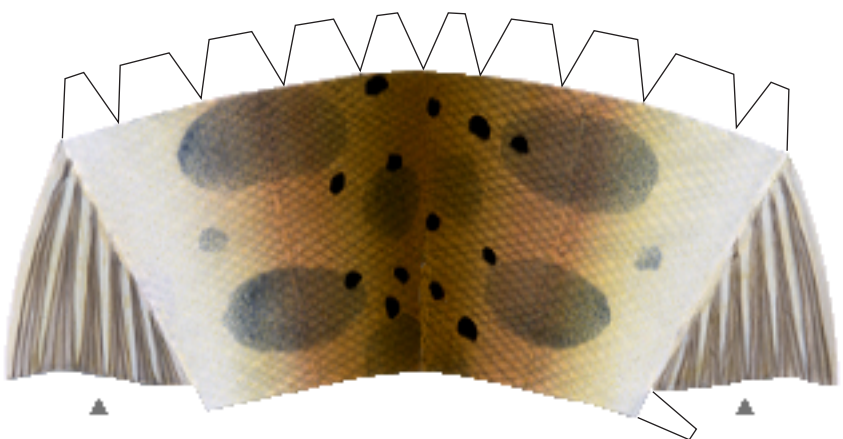

Yamame *Oncorhynchus masou masou* -1-

Yamame live in the Pacific Ocean side,
north of Sakawa River in Kanagawa Prefecture,
all over the sea, and a part of Kyusyu.

Copyright (c) 2002 Yoshikazu Fujioka. All rights reserved.

miwa

Yamame *Oncorhynchus masou masou* -2-

Read before assembly.
▲ Cut along outer edges, black lines.
▲ Glue reverse side.
◆ Glue spots. Don't cut out.

Copyright (c) 2002 Yoshikazu Fujioka. All rights reserved.