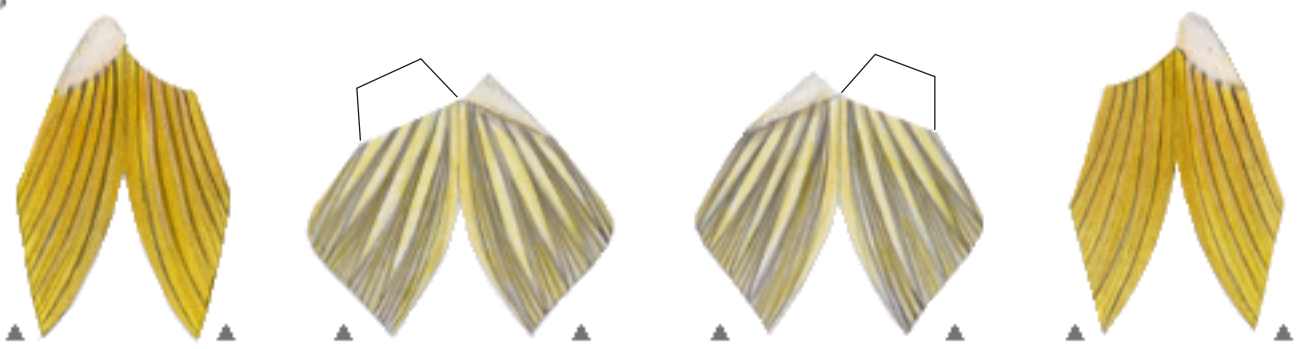

Yamame *Oncorhynchus masou masou* -1-

Yamame live in the Pacific Ocean side,
north of Sakawa River in Kanagawa Prefecture,
all over the sea, and a part of Kyusyu.

Copyright (c) 2002 Yoshikazu Fujioka. All rights reserved.

miwa

Yamame *Oncorhynchus masou masou* -2-

Read before assembly.
▲ Cut along outer edges, black lines.
▲ Glue reverse side.
◆ Glue spots. Don't cut out.

Copyright (c) 2002 Yoshikazu Fujioka. All rights reserved.