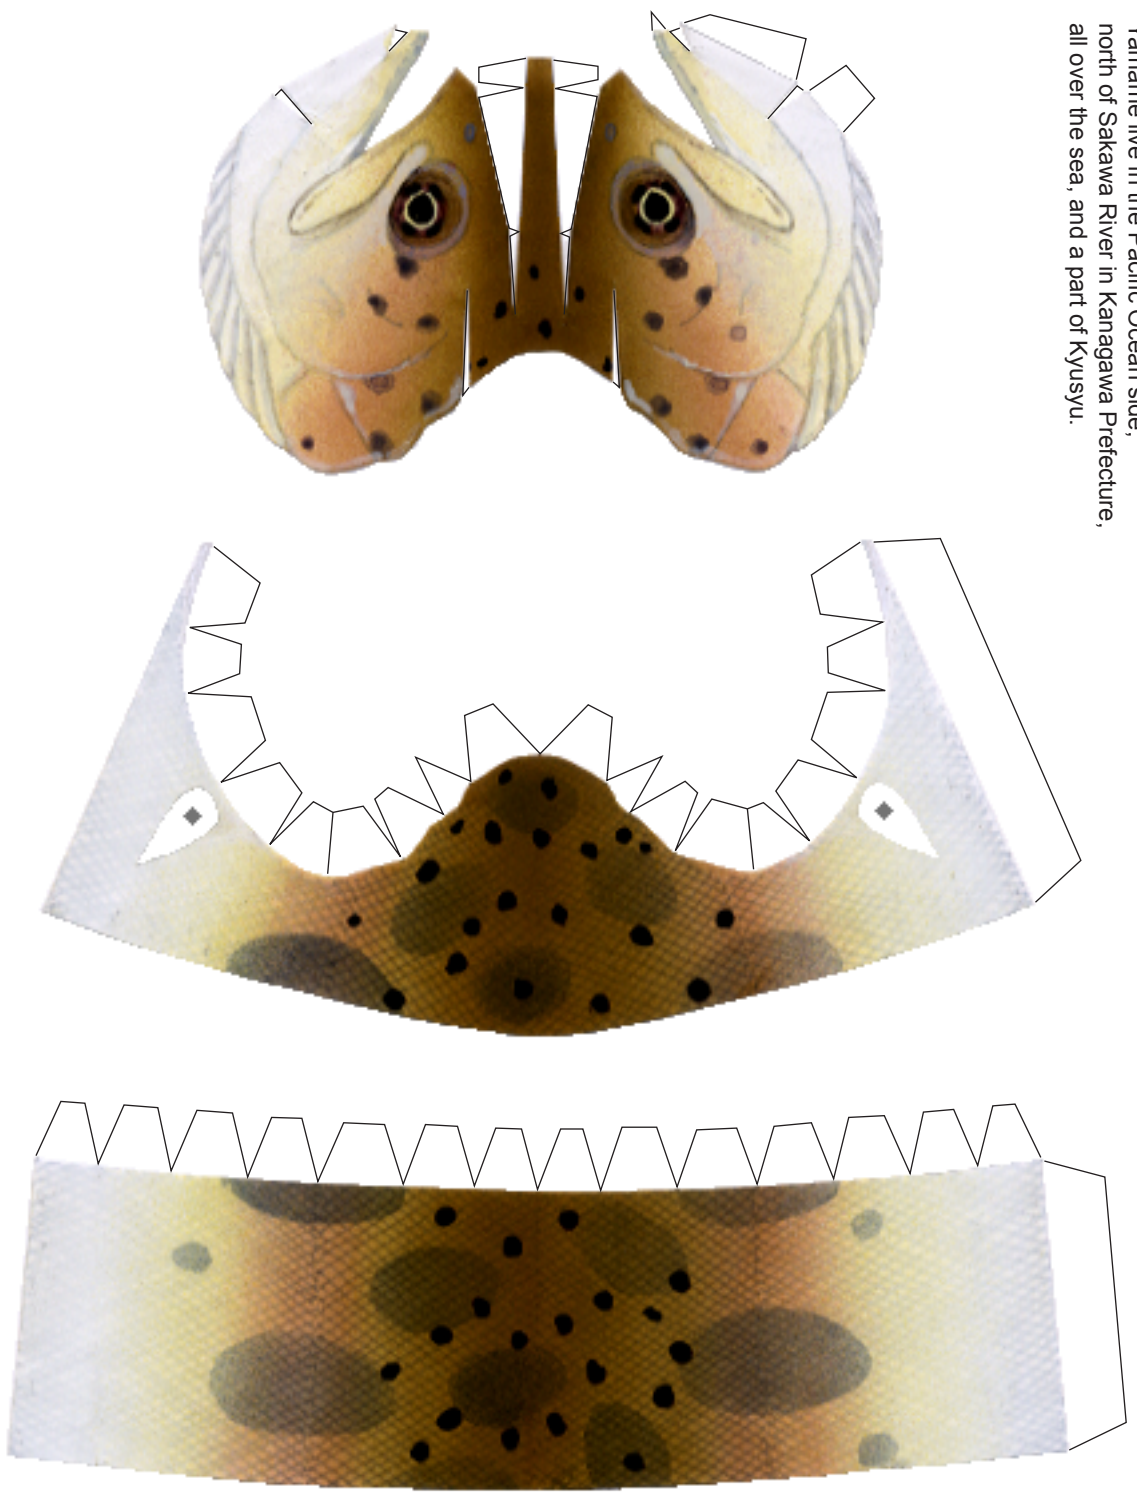

Yamame *Oncorhynchus masou masou* -1-

Yamame live in the Pacific Ocean side,
north of Sakawa River in Kanagawa Prefecture,
all over the sea, and a part of Kyusyu.

Copyright (c) 2002 Yoshikazu Fujioka. All rights reserved.

miwa

Yamame *Oncorhynchus masou masou* -2-

Read before assembly.
▲ Cut along outer edges, black lines.
▲ Glue reverse side.
◆ Glue spots. Don't cut out.

Copyright (c) 2002 Yoshikazu Fujioka. All rights reserved.