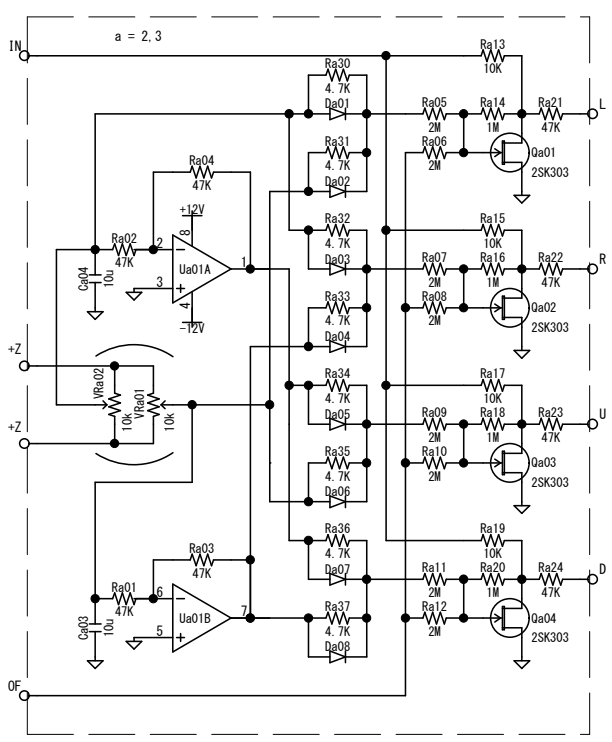

TITLE		DRAWING No.	
QS 4/6 channel, SQ 4 channel Matrix Surround Encoder		2019/4/4	
SHEET	DATE	DESIGN	
1	2019/4/4		

TITLE		DRAWING No.	
		QS Pan Pot Encoder	
SHEET	DATE	DESIGN	
/	2019/4/4		