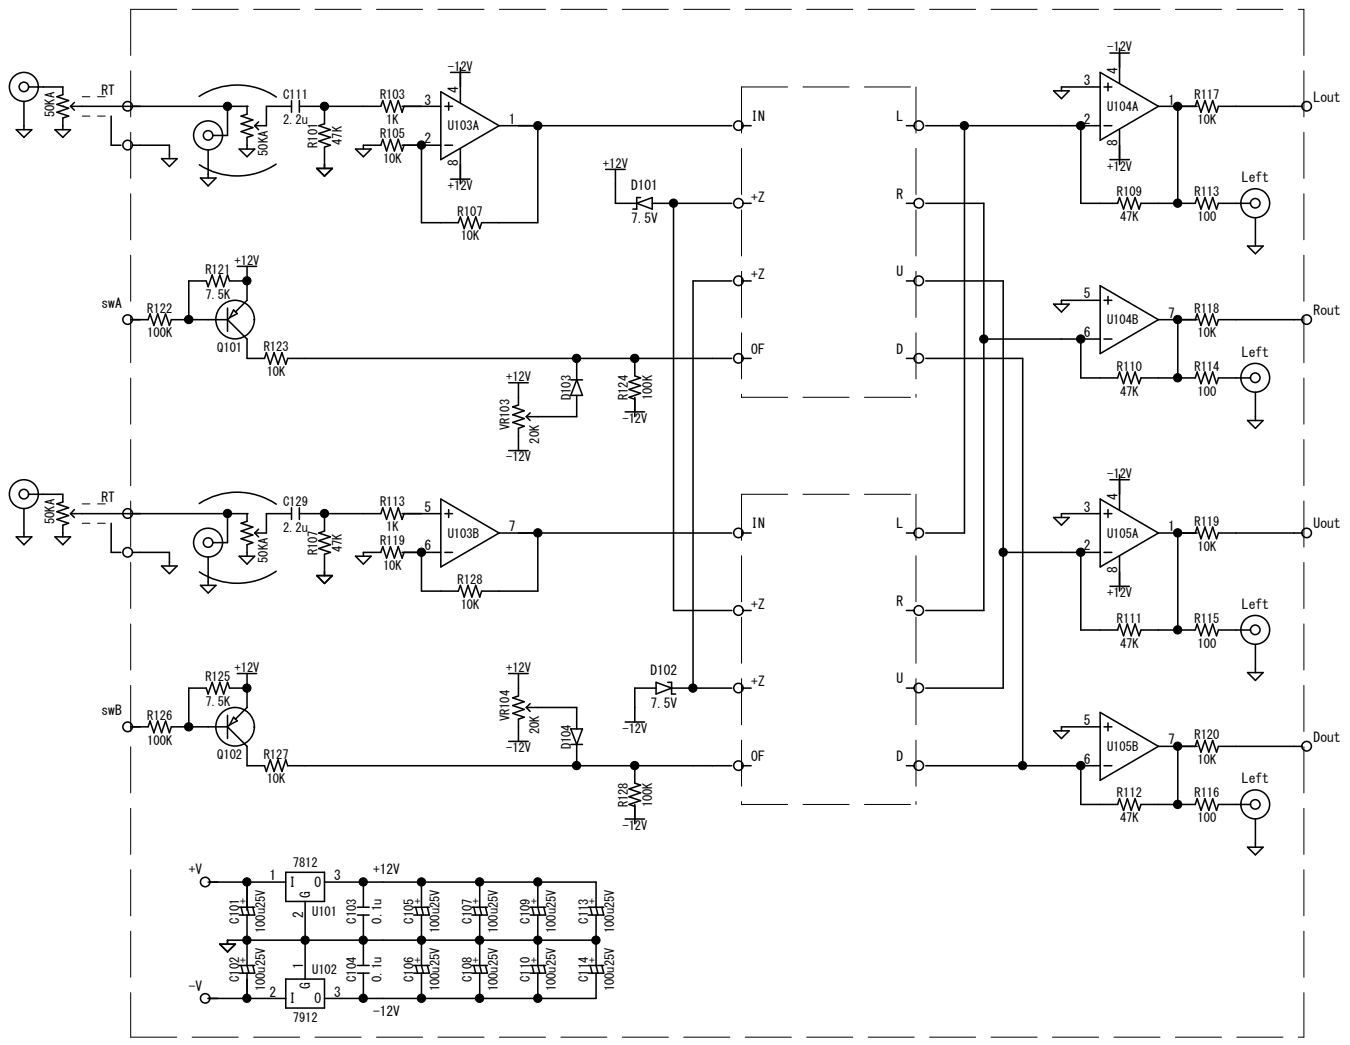

TITLE		DRAWING No.	
QS 4/6 channel, SQ 4 channel Matrix Surround Encoder		2019/4/4	
SHEET	DATE	DESIGN	
1	2019/4/4		

TITLE		DRAWING No.	
		QS Pan Pot Encoder	
SHEET	DATE	DESIGN	
/	2019/4/4		