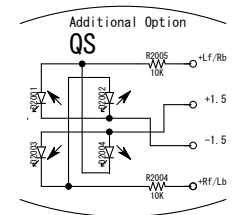

undeclared OPamp  
is 455800

TITLE		DRAWING No.	
		QS 4channel Logic Decoder (page 1/2)	
SHEET	DATE	DESIGN	
/	2016/1/12		

undeclared OPamp is 455800

TITLE		DRAWING No.	
		QS 4channel Logic Decoder (page 2/2)	
SHEET	DATE	DESIGN	
/	2016/1/12		