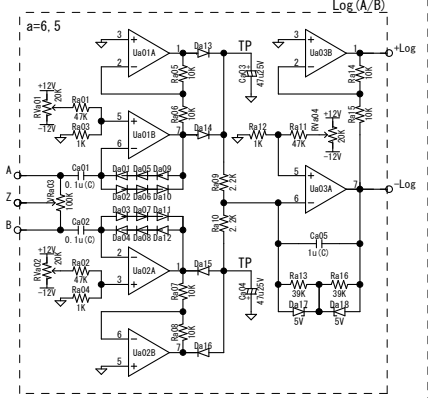

undeclared OPamp  
is 455800

TITLE		DRAWING No.	
		QS 4channel Logic Decoder (page 1/2)	
SHEET	DATE	DESIGN	
/	2016/1/12		

undeclared OPamp is 455800

TITLE		DRAWING No.	
		QS 4channel Logic Decoder (page 2/2)	
SHEET	DATE	DESIGN	
/	2016/1/12		