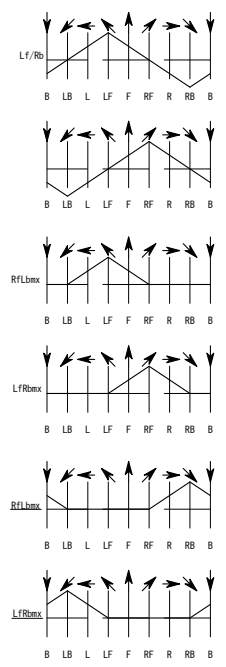

undeclared OPamp  
is 455800

TITLE		DRAWING No.	
		QS 4channel Logic Decoder (page 1/2)	
SHEET	DATE	DESIGN	
/	2016/1/12		

undeclared OPamp is 455800

TITLE		DRAWING No.	
		QS 4channel Logic Decoder (page 2/2)	
SHEET	DATE	DESIGN	
/	2016/1/12		