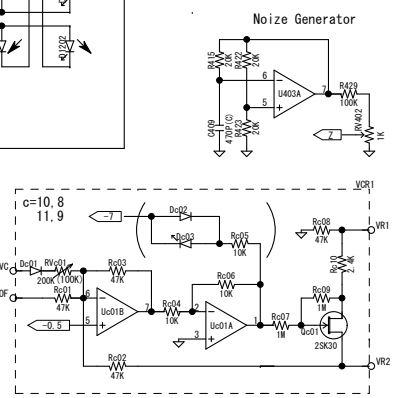

undeclared OPamp  
is 455800

TITLE		DRAWING No.	
		QS 4channel Logic Decoder (page 1/2)	
SHEET	DATE	DESIGN	
/	2016/1/12		

undeclared OPamp is 455800

TITLE		DRAWING No.	
		QS 4channel Logic Decoder (page 2/2)	
SHEET	DATE	DESIGN	
/	2016/1/12		