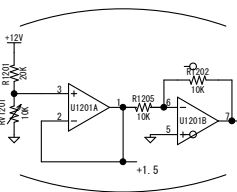

undeclared OPamp  
is 455800

TITLE		DRAWING No.	
		QS 4channel Logic Decoder (page 1/2)	
SHEET	DATE	DESIGN	
/	2016/1/12		

undeclared OPamp is 455800

TITLE		DRAWING No.	
		QS 4channel Logic Decoder (page 2/2)	
SHEET	DATE	DESIGN	
/	2016/1/12		