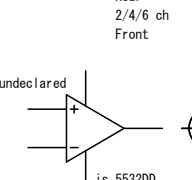

TITLE		DRAWING No.	
QS Logic 4ch / SQ Logic 4ch /		3-2	
QS Logic 6ch Decoder Pre Amp		3-3	
SHEET	DATE	DESIGN	
	2011/05/08		

TITLE		DRAWING No.	
		QS Logic 4ch / SQ Logic 4ch / QS Logic 6ch Decoder Pre Amp	
SHEET	DATE	DESIGN	
	2011/05/08		

TITLE		DRAWING No.	
		QS Logic 4ch / SQ Logic 4ch / QS Logic 6ch Decoder Pre Amp	
SHEET	DATE	DESIGN	
	2011/05/08		