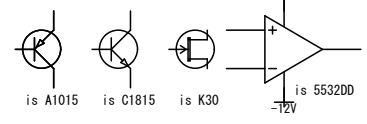

TITLE		DRAWING No.	
QS Logic 4ch / SQ Logic 4ch /		3-2	
QS Logic 6ch Decoder Pre Amp		3-3	
SHEET	DATE	DESIGN	
	2011/05/08		

TITLE		DRAWING No.	
		QS Logic 4ch / SQ Logic 4ch / QS Logic 6ch Decoder Pre Amp	
SHEET	DATE	DESIGN	
	2011/05/08		

TITLE		DRAWING No.	
		QS Logic 4ch / SQ Logic 4ch / QS Logic 6ch Decoder Pre Amp	
SHEET	DATE	DESIGN	
	2011/05/08		