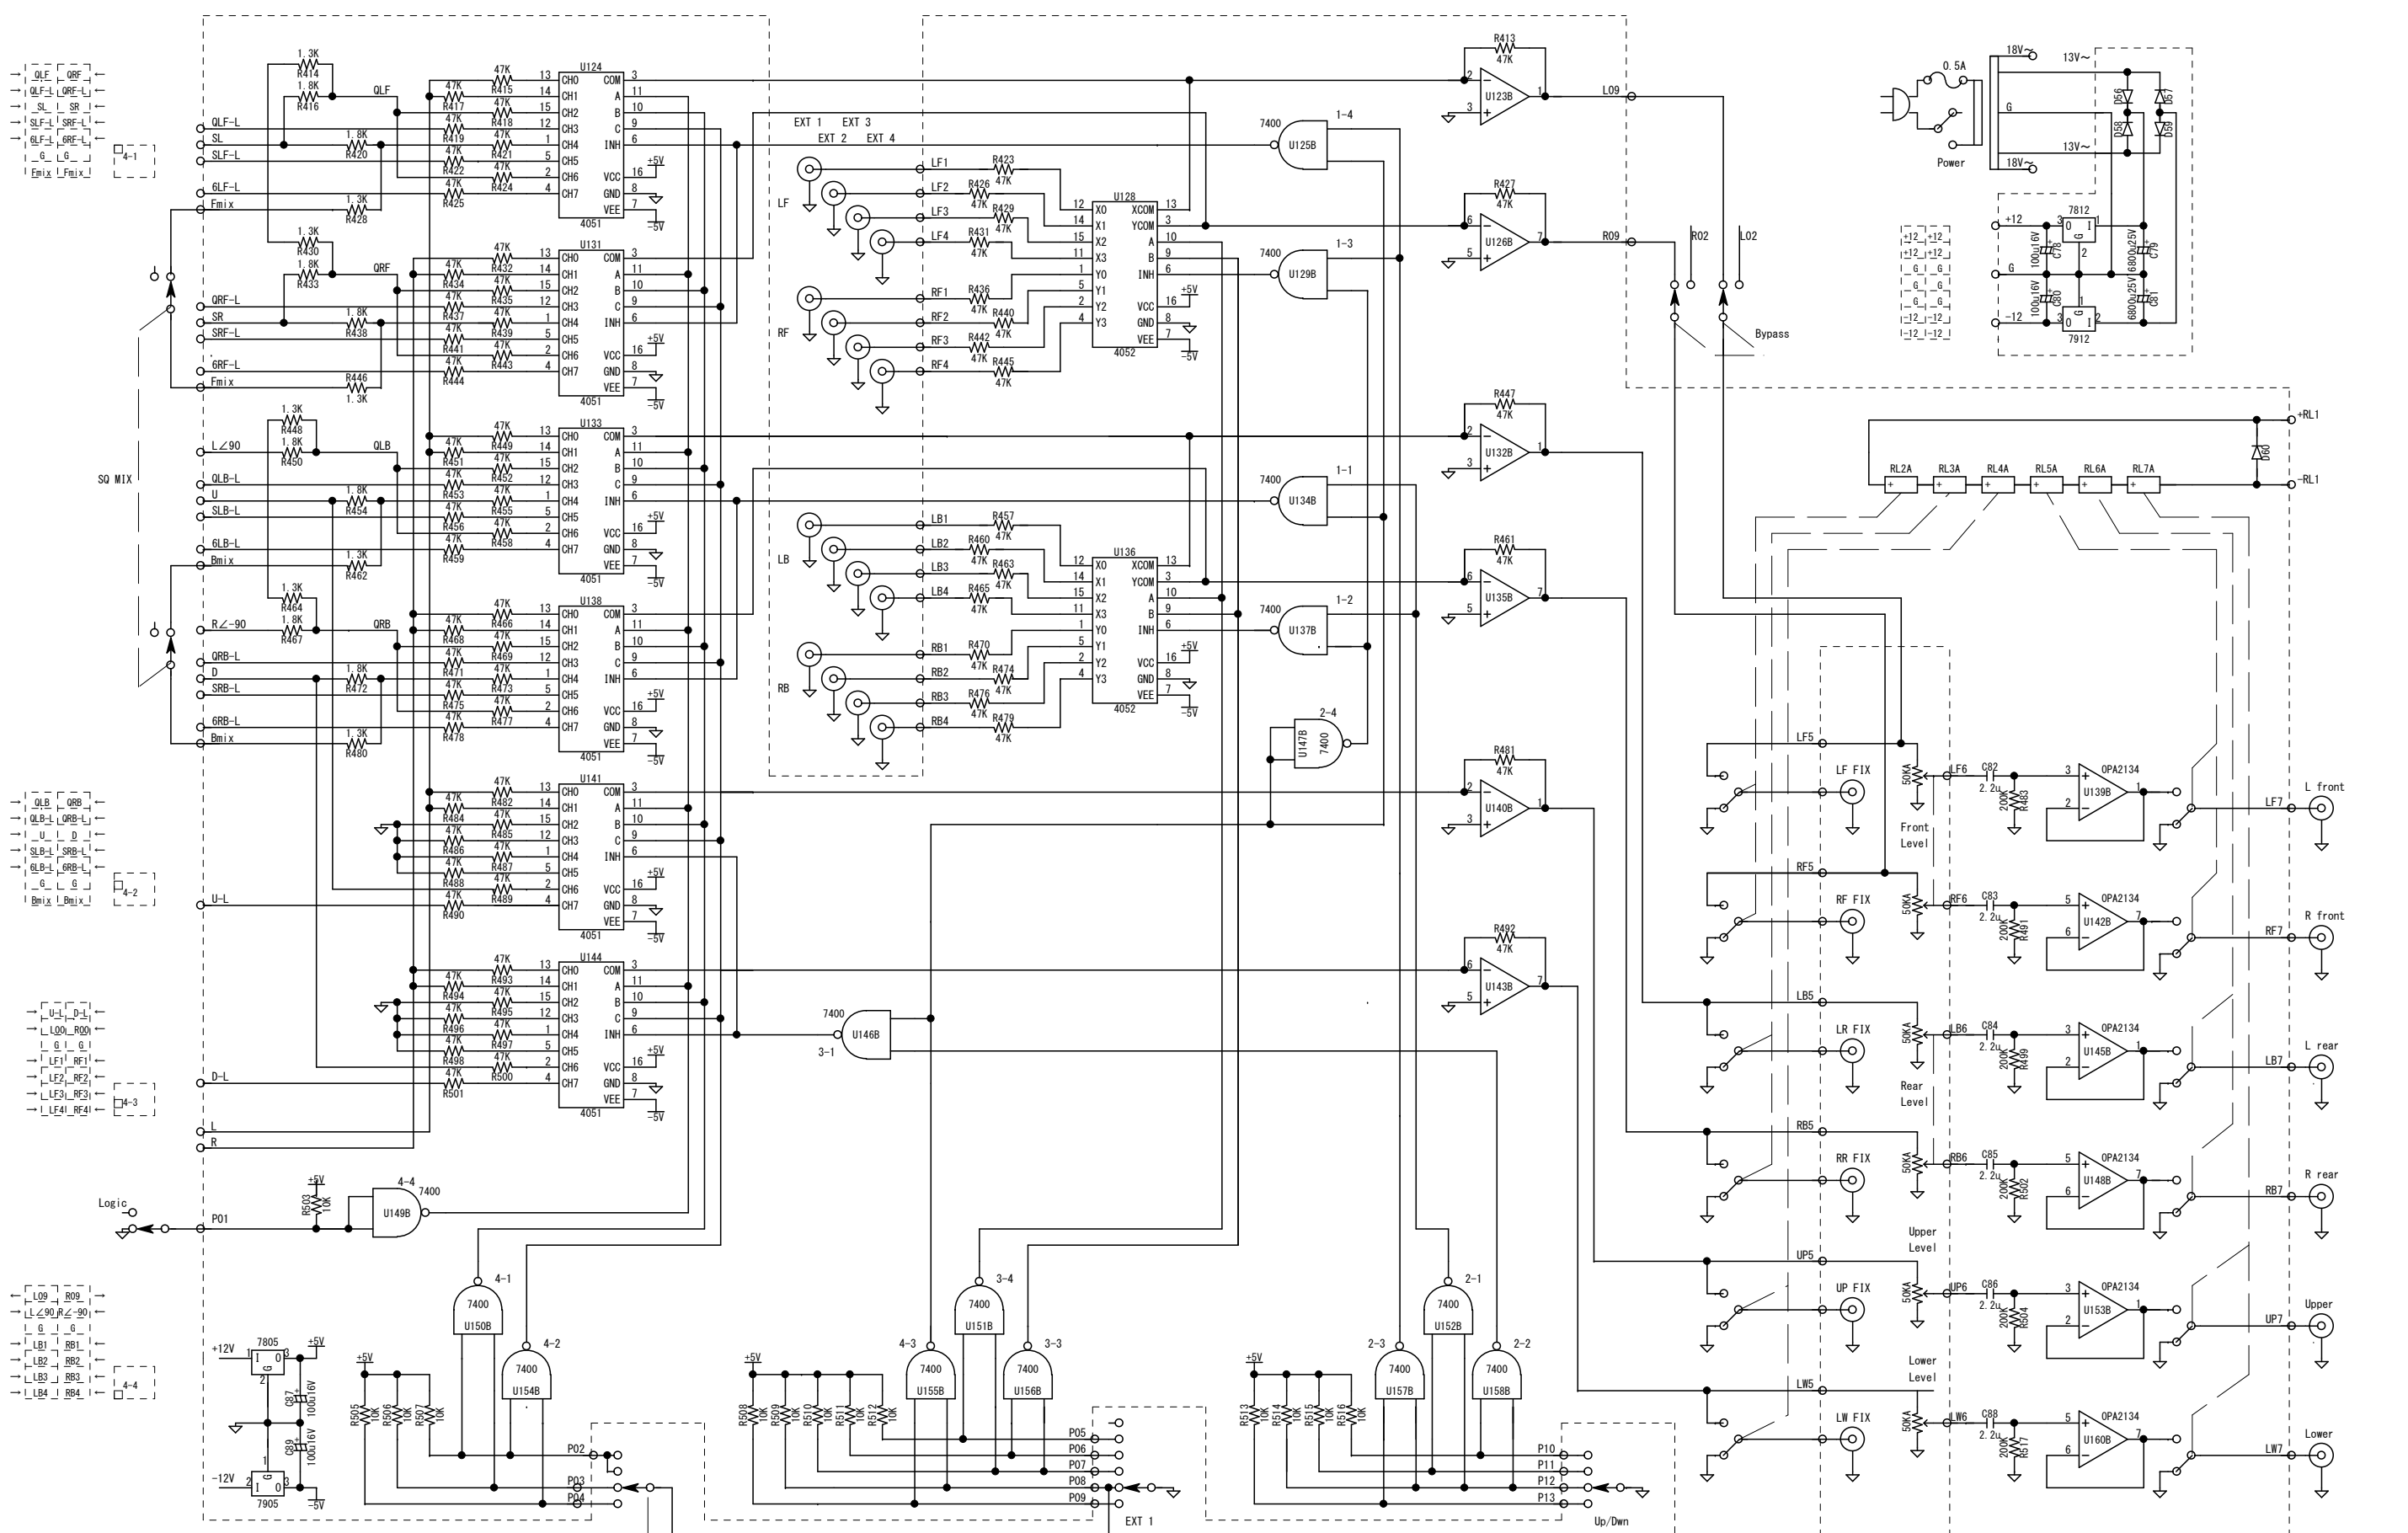

TITLE		DRAWING No.	
QS Logic 4ch / SQ Logic 4ch /		3-2	
QS Logic 6ch Decoder Pre Amp		3-3	
SHEET	DATE	DESIGN	
	2011/05/08		

TITLE		DRAWING No.	
		QS Logic 4ch / SQ Logic 4ch / QS Logic 6ch Decoder Pre Amp	
SHEET	DATE	DESIGN	
	2011/05/08		

TITLE		DRAWING No.	
		QS Logic 4ch / SQ Logic 4ch / QS Logic 6ch Decoder Pre Amp	
SHEET	DATE	DESIGN	
	2011/05/08		