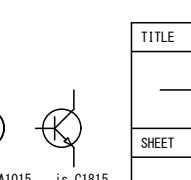

TITLE		DRAWING No.	
QS Logic 4ch / SQ Logic 4ch /		3-2	
QS Logic 6ch Decoder Pre Amp		3-3	
SHEET	DATE	DESIGN	
	2011/05/08		

TITLE		DRAWING No.	
		QS Logic 4ch / SQ Logic 4ch / QS Logic 6ch Decoder Pre Amp	
SHEET	DATE	DESIGN	
	2011/05/08		

TITLE		DRAWING No.	
		QS Logic 4ch / SQ Logic 4ch / QS Logic 6ch Decoder Pre Amp	
SHEET	DATE	DESIGN	
	2011/05/08		