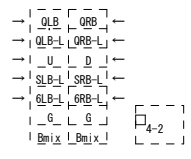

TITLE		DRAWING No.	
QS Logic 4ch / SQ Logic 4ch /		3-2	
QS Logic 6ch Decoder Pre Amp		3-3	
SHEET	DATE	DESIGN	
	2011/05/08		

TITLE		DRAWING No.	
		QS Logic 4ch / SQ Logic 4ch / QS Logic 6ch Decoder Pre Amp	
SHEET	DATE	DESIGN	
	2011/05/08		

TITLE		DRAWING No.	
		QS Logic 4ch / SQ Logic 4ch / QS Logic 6ch Decoder Pre Amp	
SHEET	DATE	DESIGN	
	2011/05/08		